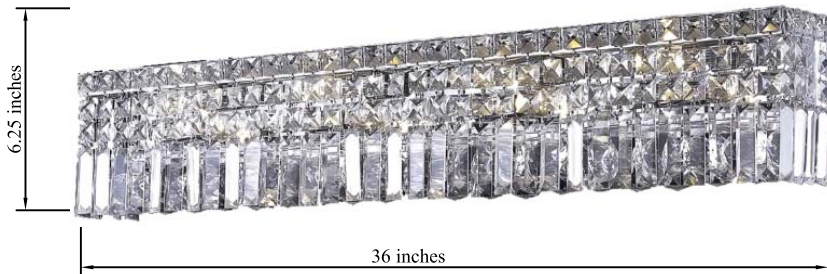

## MAXIME COLLECTION

Maxime 8-Light Chrome Wall Sconce Clear Crystal

Chrome  
Item No: V2032W36C

Black  
Item No: V2032W36BK

### Dimensions

|                     |                |
|---------------------|----------------|
| Back plate size(in) | L33" W4.3" H1" |
| Chain/Rod Length    | N/A            |
| Width               | 36"            |
| Extension           | 4.5"           |
| Height              | 6.25"          |
| Maximum Height      | N/A            |

### Specifications

|                     |                |
|---------------------|----------------|
| Finish              | 2 Finishes     |
| Material            | Iron / Crystal |
| Crystal/Glass Color | Clear          |
| Type                | Wall Sconce    |
| Hanging Device      | N/A            |
| Voltage             | 110-125V       |
| Dimmable            | YES            |
| Warranty            | 1 Year Limited |
| Shipment Type       | Small Parcel   |